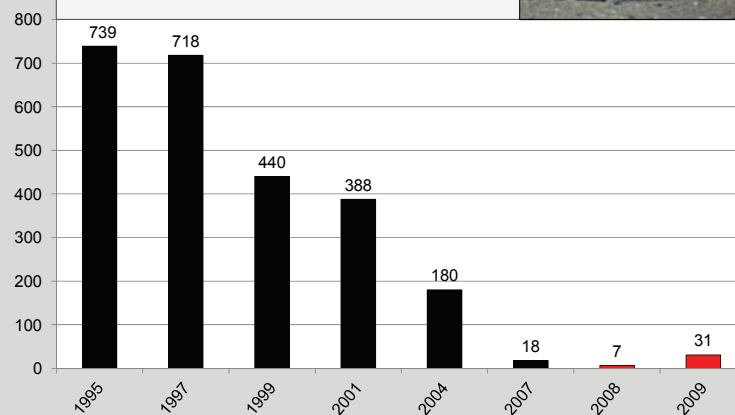

Species Rebounding Under Consent Decree

Piping Plover Breeding Pairs

Piping Plover Fledged Chicks

Sea Turtle Nests

* 2009 Breeding Season Incomplete

Photo Walker Golder

American Oystercatcher Fledged Chicks

Species Rebounding Under Consent Decree

Black Skimmer Nests

Least Tern Nests

Common Tern Nests

Colonial Waterbirds Nests