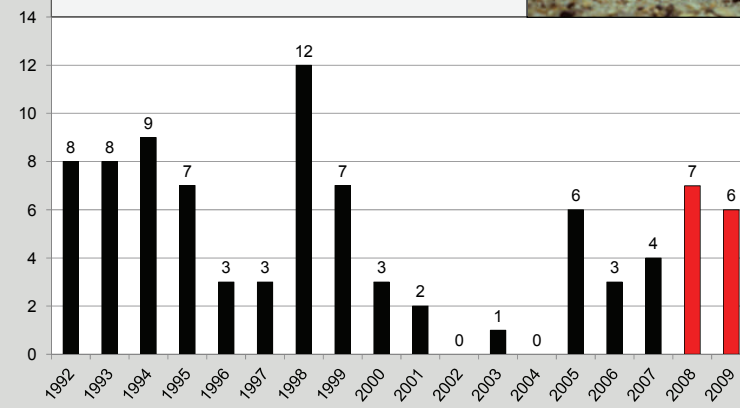

Species Rebounding Under Consent Decree

Piping Plover Breeding Pairs

Piping Plover Fledged Chicks

Sea Turtle Nests

* 2009 Breeding Season Incomplete

Photo Walker Golder

American Oystercatcher Fledged Chicks

Species Rebounding Under Consent Decree

Black Skimmer Nests

Least Tern Nests

Common Tern Nests

Colonial Waterbirds Nests