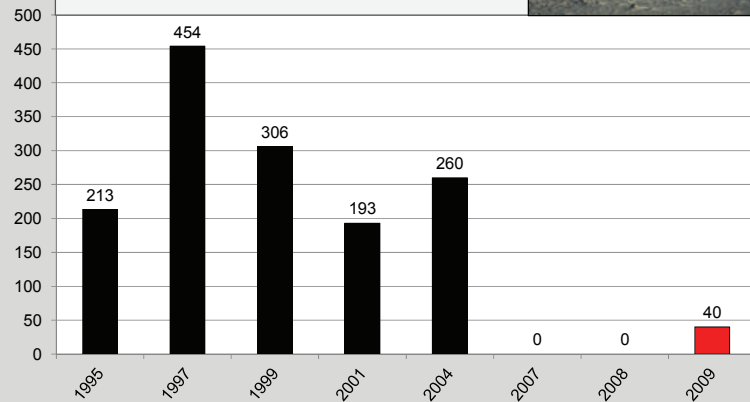

Species Rebounding Under Consent Decree

Piping Plover Breeding Pairs

Piping Plover Fledged Chicks

Sea Turtle Nests

* 2009 Breeding Season Incomplete

Photo Walker Golder

American Oystercatcher Fledged Chicks

Species Rebounding Under Consent Decree

Black Skimmer Nests

Least Tern Nests

Common Tern Nests

Colonial Waterbirds Nests