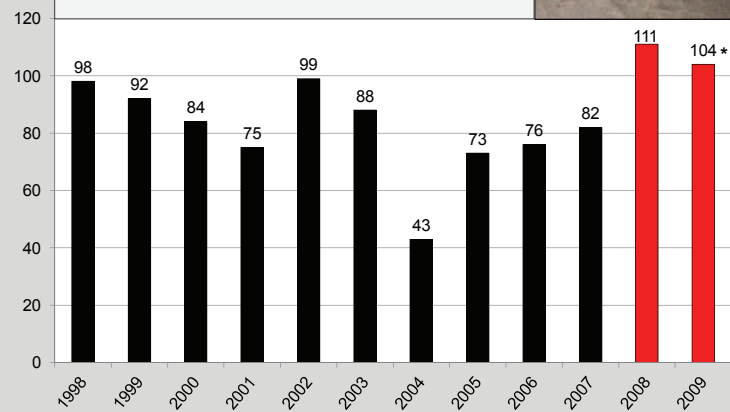

Species Rebounding Under Consent Decree

Piping Plover Breeding Pairs

Piping Plover Fledged Chicks

Sea Turtle Nests

* 2009 Breeding Season Incomplete

Photo Walker Golder

American Oystercatcher Fledged Chicks

Species Rebounding Under Consent Decree

Black Skimmer Nests

Least Tern Nests

Common Tern Nests

Colonial Waterbirds Nests