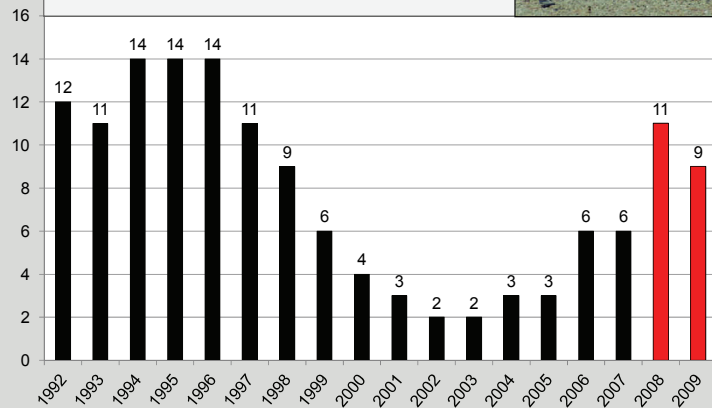

Species Rebounding Under Consent Decree

Piping Plover Breeding Pairs

Piping Plover Fledged Chicks

Sea Turtle Nests

* 2009 Breeding Season Incomplete

Photo Walker Golder

American Oystercatcher Fledged Chicks

Species Rebounding Under Consent Decree

Black Skimmer Nests

Least Tern Nests

Common Tern Nests

Colonial Waterbirds Nests