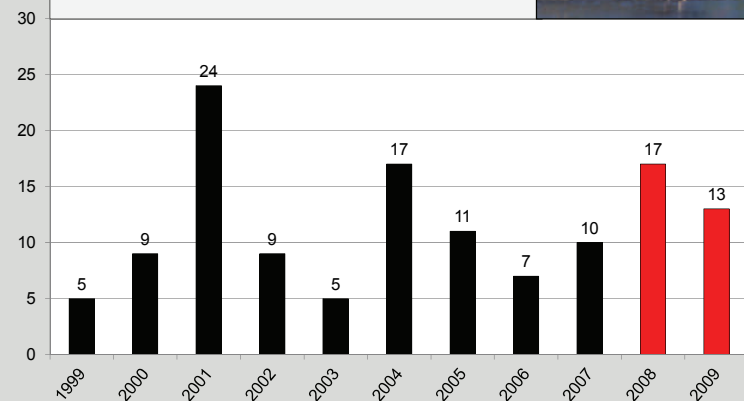

Species Rebounding Under Consent Decree

Piping Plover Breeding Pairs

Piping Plover Fledged Chicks

Sea Turtle Nests

* 2009 Breeding Season Incomplete

Photo Walker Golder

American Oystercatcher Fledged Chicks

Species Rebounding Under Consent Decree

Black Skimmer Nests

Least Tern Nests

Common Tern Nests

Colonial Waterbirds Nests