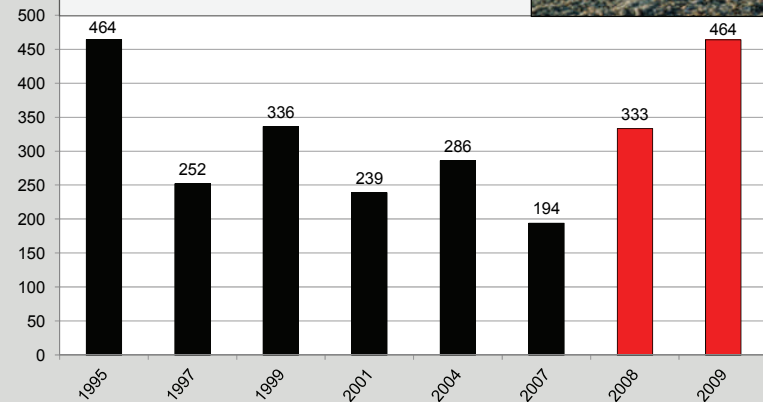

Species Rebounding Under Consent Decree

Piping Plover Breeding Pairs

Piping Plover Fledged Chicks

Sea Turtle Nests

* 2009 Breeding Season Incomplete

Photo Walker Golder

American Oystercatcher Fledged Chicks

Species Rebounding Under Consent Decree

Black Skimmer Nests

Least Tern Nests

Common Tern Nests

Colonial Waterbirds Nests